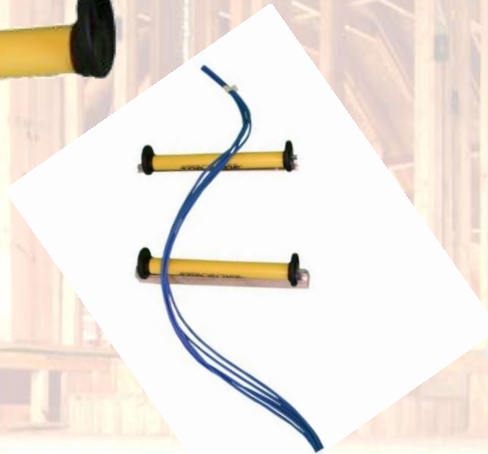

## TOP SLIDE

Allows faster, trouble free pulls of MC cable and all types of open wire including fiber optic and low voltage cables over T-Bar ceilings.

1.Snap Top Slides on T-Bar

2.Pull Cables

3.Remove to use again

Patented

- ⇒ High quality, smooth hard finished PVC
- ⇒ Bright yellow for high visibility.
- ⇒ Larger diameter edges to contain wire during pulls.
- ⇒ Extremely strong. Long lasting.

<u>Catalog No.</u>	<u>Description</u>	<u>Weight Each</u>	<u>Standard package</u>
TS 100	Yellow plastic cable pulling guide	6.5 oz.	2