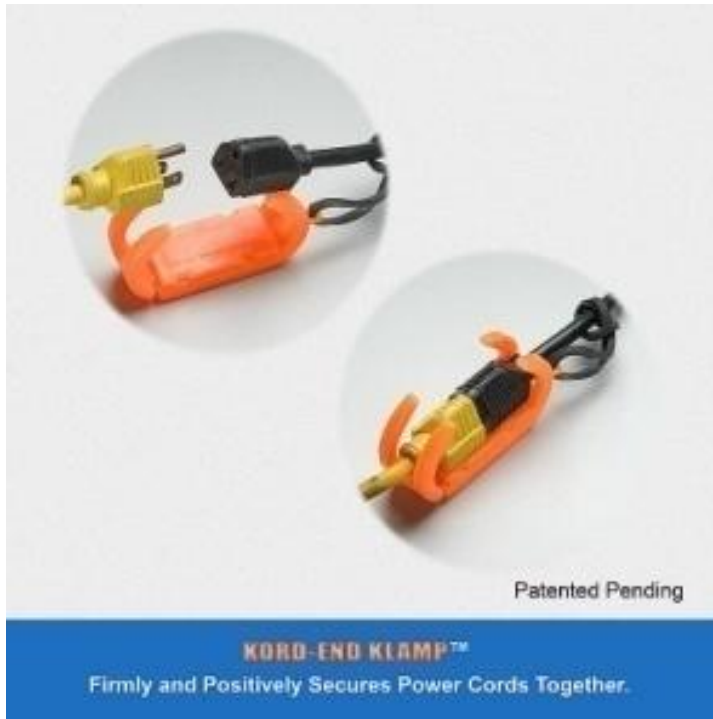

## Cord Lock

Spring Loaded To Quickly And Securely Lock Extension Cords Together. Never Run out Of Power

Patent Pending

- Saves valuable time plus eliminates wear and tear caused by tying cords together in knots .
- Strong-long lasting bright UV stabilized material loaded for excellent holding power.
- UV cord rated EDPM strong heavy duty rubber bands allows Cord Lock to be securely attached to the extension cord as a convenience.

Cat #	Description	Weight each	Standard Package
CL 500	Spring loaded Extension Cord Lock	1.4 oz.	2 pcs per pack
CL 500B	Spring loaded Extension Cord Lock (Bulk)	2.62 lbs	100 per pack

**SP PRODUCTS, INC.**  
*Productivity and Value Your Ideas*  
 1-800-233-8595    [info@spproducts.com](mailto:info@spproducts.com)