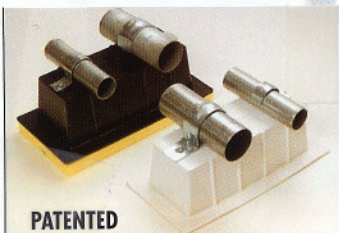

1 piece HDPE custom made to order assemble conduits on bank and lower into trench. Extremely safe and over 10 times faster.

Portable, NO power needed. Bend conduit any where on the Job! Flame doesn't touch conduit. Over 40% Faster.

ON/OFF in seconds. Fastened with non-conductive magnetic strips. Highly visible for safety. Strong and durable. Improves Contractor's image.

Size 1/2" thru 2" PVC Elbow to: PVC, EMT, IMC or Rigid Conduit. Ream out PVC Elbow.

Size 1/2" thru 6" Female Threaded Steel Coupling above concrete slab for Rigid, EMT or IMC Elbows. No Reaming bit required. Just slip coupling on elbow. Only 4 minutes per conduit.

"Qwik Pipe" Roof Block