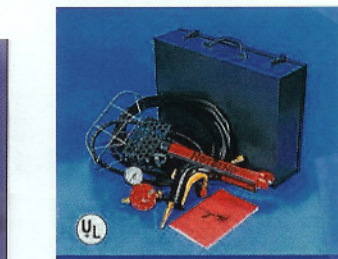

EZ Pull/Ez Read Unjacketed and Pre-wired Flexible Conduit Harnesses

Big "O" and Dual Side Wall Mounting Brackets

Conduit and Box Support Plates

1 piece HDPE custom made to order assemble conduits on bank and lower into trench. Extremely safe and over 10 times faster.

Portable, NO power needed. Bend conduit any where on the Job! Flame doesn't touch conduit. Over 40% Faster.

ON/OFF in seconds. Fastened with non-conductive magnetic strips. Highly visible for safety. Strong and durable. Improves Contractor's image.

Size 1/2" thru 2" PVC Elbow to: PVC, EMT, IMC or Rigid Conduit. Ream out PVC Elbow.

Size 1/2" thru 6" Female Threaded Steel Coupling above concrete slab for Rigid, EMT or IMC Elbows. No Reaming bit required. Just slip coupling on elbow. Only 4 minutes per conduit.

## PREFAB ASSEMBLIES

With "WAGO" Quick Connectors, Live Spring Wire Nuts or 4 way Military Crimp Connectors on Device Leads

**Call us with your ideas. We'll help patent and market them!**

Hard Pipe For (EMT) MC Cable and flexible Conduit