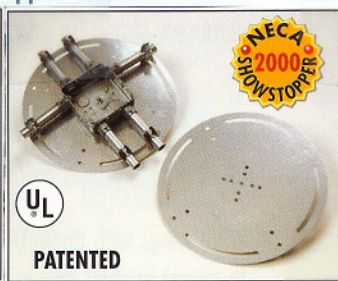

EZ Pull/Ez Read Unjacketed and Pre-wired Flexible Conduit Harnesses

Big "O" and Dual Side Wall Mounting Brackets

Conduit and Box Support Plates

1 piece HDPE custom made to order assemble conduits on bank and lower into trench. Extremely safe and over 10 times faster.

Portable, NO power needed. Bend conduit any where on the Job! Flame doesn't touch conduit. Over 40% Faster.

ON/OFF in seconds. Fastened with non-conductive magnetic strips. Highly visible for safety. Strong and durable. Improves Contractor's image.

Size 1/2" thru 2" PVC Elbow to: PVC, EMT, IMC or Rigid Conduit. Ream out PVC Elbow.

Size 1/2" thru 6" Female Threaded Steel Coupling above concrete slab for Rigid, EMT or IMC Elbows. No Reaming bit required. Just slip coupling on elbow. Only 4 minutes per conduit.