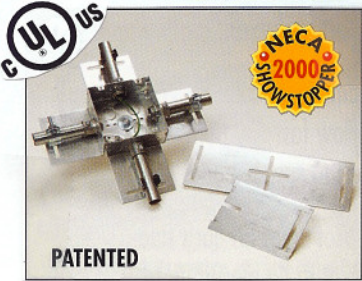

EZ Pull/Ez Read Unjacketed and Pre-wired Flexible Conduit Harnesses

Big "O" and Dual Side Wall Mounting Brackets

Conduit and Box Support Plates

1 piece HDPE custom made to order assemble conduits on bank and lower into trench. Extremely safe and over 10 times faster.

Portable, NO power needed. Bend conduit any where on the Job! Flame doesn't touch conduit. Over 40% Faster.

ON/OFF in seconds. Fastened with non-conductive magnetic strips. Highly visible for safety. Strong and durable. Improves Contractor's image.

Size 1/2" thru 2" PVC Elbow to: PVC, EMT, IMC or Rigid Conduit. Ream out PVC Elbow.

Size 1/2" thru 6" Female Threaded Steel Coupling above concrete slab for Rigid, EMT or IMC Elbows. No Reaming bit required. Just slip coupling on elbow. Only 4 minutes per conduit.