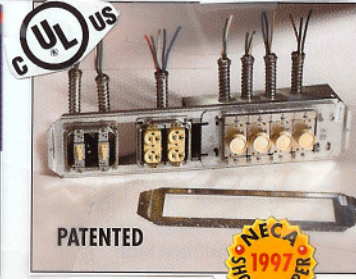

EZ Pull/Ez Read Unjacketed and Pre-wired Flexible Conduit Harnesses

Big "O" and Dual Side Wall Mounting Brackets

Conduit and Box Support Plates

1 piece HDPE custom made to order assemble conduits on bank and lower into trench. Extremely safe and over 10 times faster.

Portable, NO power needed. Bend conduit any where on the Job! Flame doesn't touch conduit. Over 40% Faster.

ON/OFF in seconds. Fastened with non-conductive magnetic strips. Highly visible for safety. Strong and durable. Improves Contractor's image.

Size 1/2" thru 2" PVC Elbow to: PVC, EMT, IMC or Rigid Conduit. Ream out PVC Elbow.

Size 1/2" thru 6" Female Threaded Steel Coupling above concrete slab for Rigid, EMT or IMC Elbows. No Reaming bit required. Just slip coupling on elbow. Only 4 minutes per conduit.