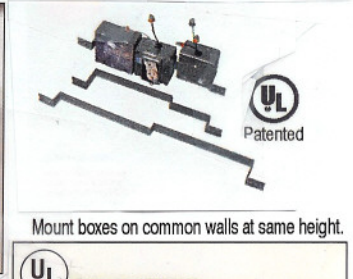

EZ Pull/Ez Read Unjacketed and Pre-wired Flexible Conduit Harnesses

Big "O" and Dual Side Wall Mounting Brackets

Conduit and Box Support Plates

1 piece HDPE custom made to order assemble conduits on bank and lower into trench. Extremely safe and over 10 times faster.

Portable, NO power needed. Bend conduit any where on the Job! Flame doesn't touch conduit. Over 40% Faster.

ON/OFF in seconds. Fastened with non-conductive magnetic strips. Highly visible for safety. Strong and durable. Improves Contractor's image.

Size 1/2" thru 2" PVC Elbow to: PVC, EMT, IMC or Rigid Conduit. Ream out PVC Elbow.

Size 1/2" thru 6" Female Threaded Steel Coupling above concrete slab for Rigid, EMT or IMC Elbows. No Reaming bit required. Just slip coupling on elbow. Only 4 minutes per conduit.