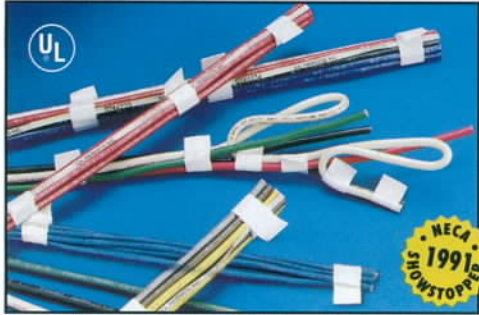

Assemblies with MC cable, ROMEX, etc. whips attached are difficult to handle and install plus whips often run short. Install "Wago" method assemblies then later connect whip conductors to WAGOs and push wires with Wagos thru open KO until whip is attached to box with a snap in connector. We strongly recommend this method rather than whips attached to box. **WAGO Quick Connectors are UL listed for solid or stranded wire.**

Assemblies weigh 1.5 Lbs. each and are packed 15 per box.

• Quantity discounts available for direct ship job orders plus all assemblies are marked and packed per customers' specifications

- All assemblies have a UL and IBEW Union label and are tested to ensure quality.
- Assemblies suitable for hard pipe—EMT, IMC or Rigid and also available with whips attached to box.
- Labor only orders negotiated.
- Device Ground UP is standard per above photos. If down required specify.
- Multi gang device assemblies available.

An unlimited variety of other UL Listed configurations available: IG, GFCI, hospital grade, twist lock, etc. and other device colors. Assemblies mounted with Wall Brackets and Floor Stands also available (see reverse side).

EZ PULL WIRE HARNESSSES For voice, data, power controls and instrumentation. Any size length, etc. Numbered and/or lettered wires bundled.

HARNESSSES IN FLEXIBLE CONDUIT Any size and length in flexible steel conduit or maximum 125 ft. long - Liquidtight, ENT or NMLT flexible conduit.