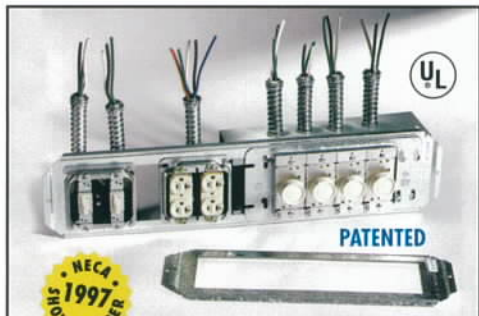

EZ PULL WIRE HARNESSSES For voice, data, power controls and instrumentation. Any size length, etc. Numbered and/or lettered wires bundled.

HARNESSSES IN FLEXIBLE CONDUIT Any size and length in flexible steel conduit or maximum 125 ft. long - Liquidtight, ENT or NMLT flexible conduit.

TEMPORARY PANEL COVER ON/OFF Fast. Fastened with non-conductive magnetic strips. Highly visible for safety. Strong/durable.

CONDUIT/BOX SUPPORT PLATE Plate supports conduits within 1 ft. of box with only one support. Meets NEC 3-foot and Federal 1-Foot Support Rule.

CONDUIT TRAPEZE BRACKET 1/2" thru 1-1/4", EMT, IMC or RIGID. Reduces labor—No conduit clamps required. Any length up thru 6 ft. maximum.

FIXTURE/SPEAKER HANGERS Strong one piece. For T-bar ceilings. Move boxes and fixture housings in both directions with fast accurate centering.