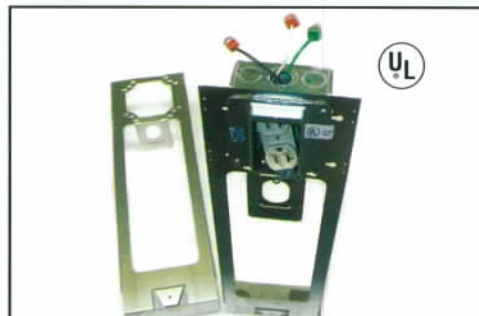

FLOOR STAND Mount boxes or prefab assemblies 12", 15" or 18" on center above floor. Has built in back box support.