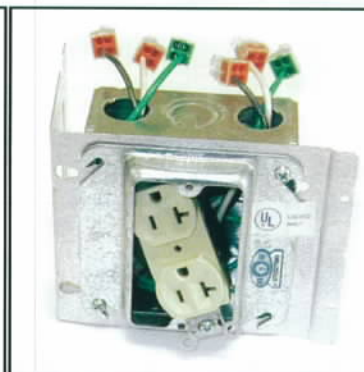

Assemblies with MC cable, ROMEX, etc. whips attached are difficult to handle and install plus whips often run short. Install "Wago" method assemblies then later connect whip conductors to WAGOs and push wires with Wagos thru open KO until whip is attached to box with a snap in connector. We strongly recommend this method rather than whips attached to box. **WAGO Quick Connectors are UL listed for solid or stranded wire.**

All assemblies include:

- 1 - 4 sq x 2-1/8 deep box 1/2 and 3/4" KO
- 1 - 1 gang x 5/8" raised mud ring
- 1 - **20 AMP** specification grade back wired ivory or white wired in device tucked in box.
- 1 - # 12 stranded 8" long green pigtail grounded to box
- 3 - # 12 stranded 8" leads one black, white, and green lead for receptacles and black, red and green for switches each with a Wago quick connector attached. Looped receptacles have 6 leads - 3 in and 3 out of box. 2 black, 2 white and 2 green on same circuit.
- 1 - Back box support for 2-1/2, 3-1/2 or 4 inch steel or wood stud wall depths.
- 1 - **One Gang snap on/off protective cover attached to mud ring.** (see photo)

Patented one-piece snap on/off protective cover

- Protects device and wire from damage
- Keeps paint, mud or debris out of the box
- Adjustable—snaps on inside edges to fit all mfgs' brands mud rings and allows routers to cut a smaller hole
- No screws to labor, drop or lose
- Strong steel. Reusable

20 AMP Receptacle

20 AMP Switch

20 AMP Receptacle Looped

Snap On/Off Cover*

Description	Item #
Ivory	#Q1RRi4S158
White	#Q1RRw4S158
Decora Ivory	#Q1DRi4S158
Decora White	#Q1DRw4S158

Contractor Price Each

Receptacle	\$ _____
Decora Receptacle	\$ _____