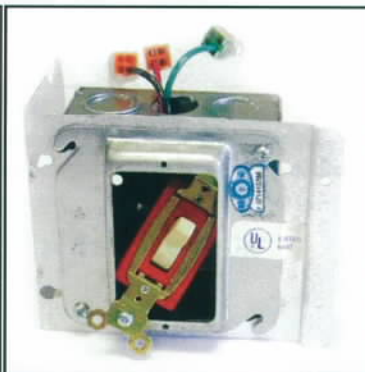

Assemblies with MC cable, ROMEX, etc. whips attached are difficult to handle and install plus whips often run short. Install "Wago" method assemblies then later connect whip conductors to WAGOs and push wires with Wagos thru open KO until whip is attached to box with a snap in connector. We strongly recommend this method rather than whips attached to box. **WAGO Quick Connectors are UL listed for solid or stranded wire.**

All assemblies include:

- 1 - 4 sq x 2-1/8 deep box 1/2 and 3/4" KO
- 1 - 1 gang x 5/8" raised mud ring
- 1 - **20 AMP** specification grade back wired ivory or white wired in device tucked in box.
- 1 - # 12 stranded 8" long green pigtail grounded to box
- 3 - # 12 stranded 8" leads one black, white, and green lead for receptacles and black, red and green for switches each with a Wago quick connector attached. Looped receptacles have 6 leads - 3 in and 3 out of box. 2 black, 2 white and 2 green on same circuit.
- 1 - Back box support for 2-1/2, 3-1/2 or 4 inch steel or wood stud wall depths.
- 1 - **One Gang snap on/off protective cover attached to mud ring.** (see photo)

Patented one-piece snap on/off protective cover

- Protects device and wire from damage
- Keeps paint, mud or debris out of the box
- Adjustable—snaps on inside edges to fit all mfgs' brands mud rings and allows routers to cut a smaller hole
- No screws to labor, drop or lose
- Strong steel. Reusable

20 AMP Receptacle

20 AMP Switch

20 AMP Receptacle Looped

Snap On/Off Cover*

Description	Item #
Ivory	#Q1RRi4S158
White	#Q1RRw4S158
Decora Ivory	#Q1DRi4S158
Decora White	#Q1DRw4S158

Contractor Price Each

Receptacle	\$ _____
Decora Receptacle	\$ _____