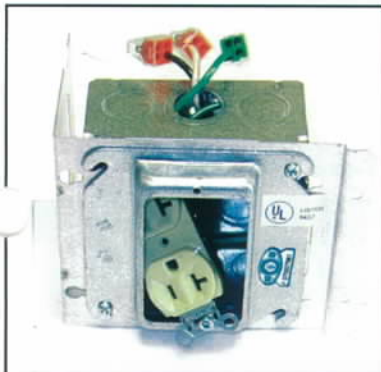

Allow FAST, Trouble-free Installation

Assemblies with MC cable, ROMEX, etc. whips attached are difficult to handle and install plus whips often run short. Install "Wago" method assemblies then later connect whip conductors to WAGOs and push wires with Wagos thru open KO until whip is attached to box with a snap in connector. We strongly recommend this method rather than whips attached to box. **WAGO Quick Connectors are UL listed for solid or stranded wire.**

All assemblies include:

- 1 - 4 sq x 2-1/8 deep box 1/2 and 3/4" KO
- 1 - 1 gang x 5/8" raised mud ring
- 1 - **20 AMP** specification grade back wired ivory or white wired in device tucked in box.
- 1 - # 12 stranded 8" long green pigtail grounded to box
- 3 - # 12 stranded 8" leads one black, white, and green lead for receptacles and black, red and green for switches each with a Wago quick connector attached. Looped receptacles have 6 leads - 3 in and 3 out of box. 2 black, 2 white and 2 green on same circuit.
- 1 - Back box support for 2-1/2, 3-1/2 or 4 inch steel or wood stud wall depths.
- 1 - **One Gang snap on/off protective cover attached to mud ring.** (see photo)

Patented one-piece snap on/off protective cover

- Protects device and wire from damage
- Keeps paint, mud or debris out of the box
- Adjustable—snaps on inside edges to fit all mfgs' brands mud rings and allows routers to cut a smaller hole
- No screws to labor, drop or lose
- Strong steel. Reusable

20 AMP Receptacle