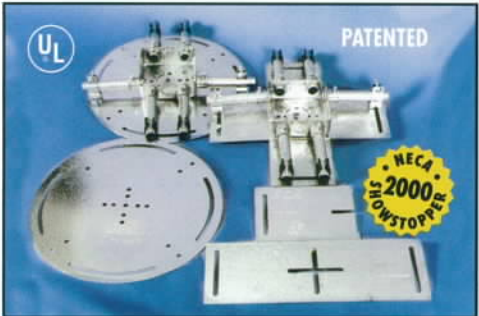

CONDUIT/BOX SUPPORT PLATE Plate supports conduits within 1 ft. of box with only one support. Meets NEC 3-foot and Federal 1-Foot Support Rule.