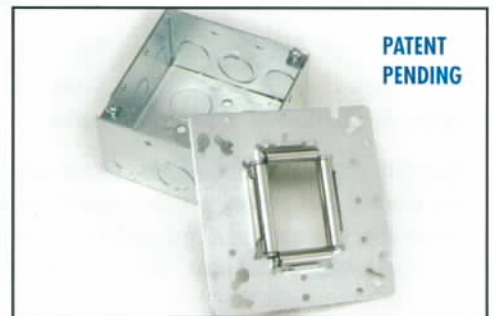

WIRE PULLING PAL Only one electrician needed. Prevents damage to wire during the pull. Quickly fastens to all boxes and mud rings.

Plus other products and more coming soon.
Call us with your ideas. We'll help patent and market them.

SP PRODUCTS, INC.
Productivity and Value thru Ideas

1-800-233-8595 info@spproducts.com

Where Shown

IBEW Union Made

Made in the U.S.A.